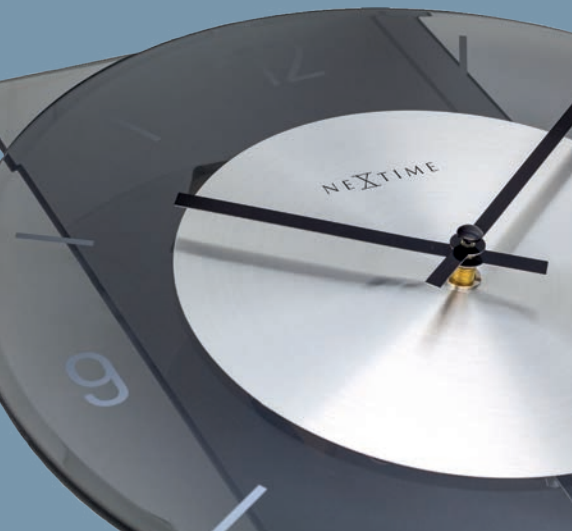

Marble • 8189ZW

Designer: NeXtime
40 cm Ø • Glass & Metal
Black / gold

Frosted Wood

The frosted wood clock is made of sustainably-harvested wood and frosted glass. They compliment each other and display distinguishing qualities of each material.

Frosted Wood • 3205WI

Designer: Deal Design
50 cm Ø • Wood & Frosted Glass
White

Frosted Wood • 3205GS

Designer: Deal Design
50 cm Ø • Wood & Frosted Glass
Grey

Eleanor

Eleanor is a beautiful large glass clock with a metal pendulum. The streamlined design, transparent and colored glass plates creates a beautiful and minimalist effect. Eleanor can definitely fits in very well in any interior!

Eleanor • 3251
Designer: NeXtime
70 x 30 cm • Glass
Transparent

Eleanor • 3251GS
Designer: NeXtime
70 x 30 cm • Glass
Grey

Stripe

The elegance and beauty of the Stripe wall clock with attractive metal stripe index and clear or frosted glass will add a touch of contemporary elegance to any home or office.