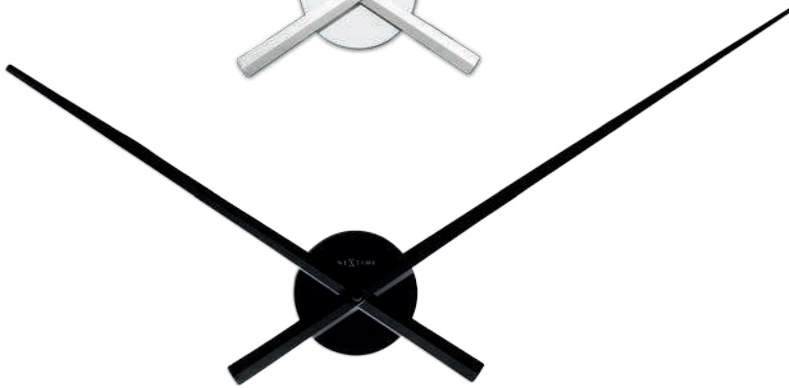

Black

Includes black foam numbers and
a tool to determine where to
place the numbers on the wall.

Hands • 3118ZI

Designer: NeXtime

70 cm Ø • Aluminium • Silver

Hands • 3118WI

Designer: NeXtime

70 cm Ø • Aluminium • White