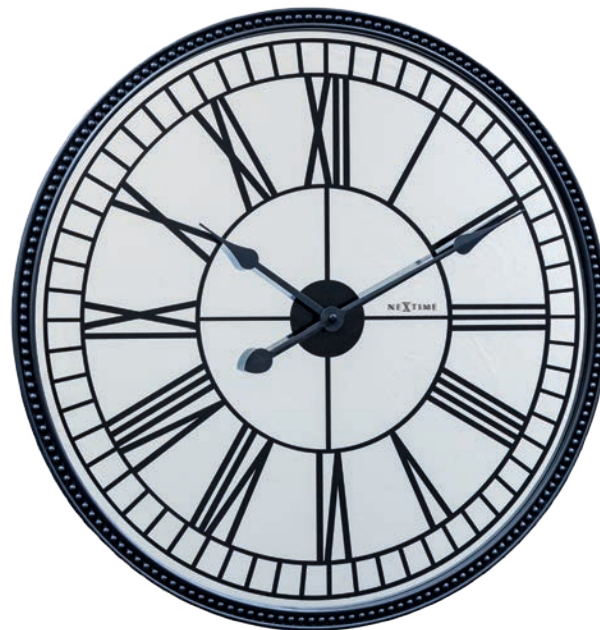

Mirror • Glass • Black

While stock last!

Cleopatra

Cleopatra is a lovely decor piece for your interior. It is a modern clock with a touch of vintage feel showing Roman numbers. The extra function of the mirror makes this clock a must have for any living room.