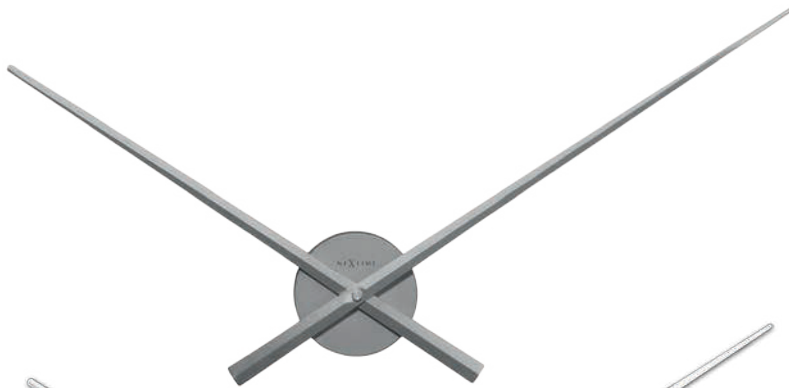

Hands • 3118ZI

Designer: NeXtime

70 cm Ø • Aluminium • Silver