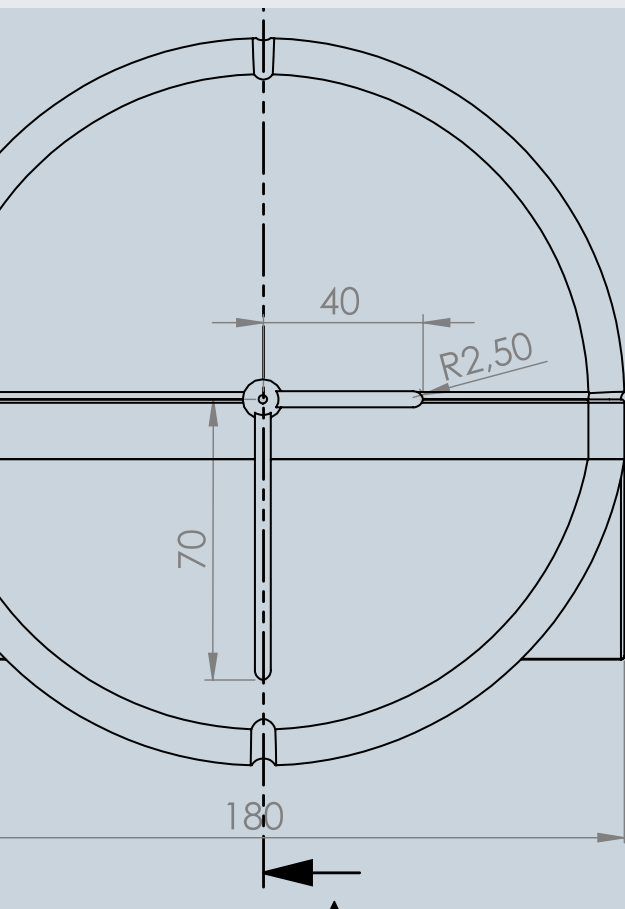

NeXtime Collection

NeXtime has a broad collection with unique designs at affordable prices. Each represents an unique design direction!