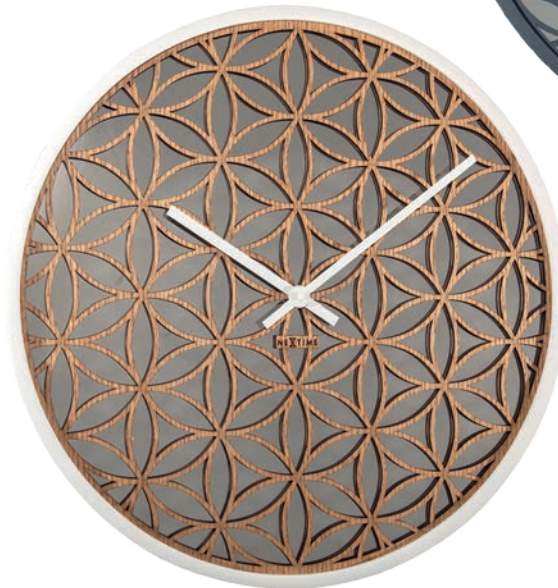

Bella Mirror • 3194GS

Designer: Jette Scheib
50 cm Ø • Wood & Mirror • Grey

Bella Mirror • 3194WI

Designer: Jette Scheib
50 cm Ø • Wood & Mirror • White