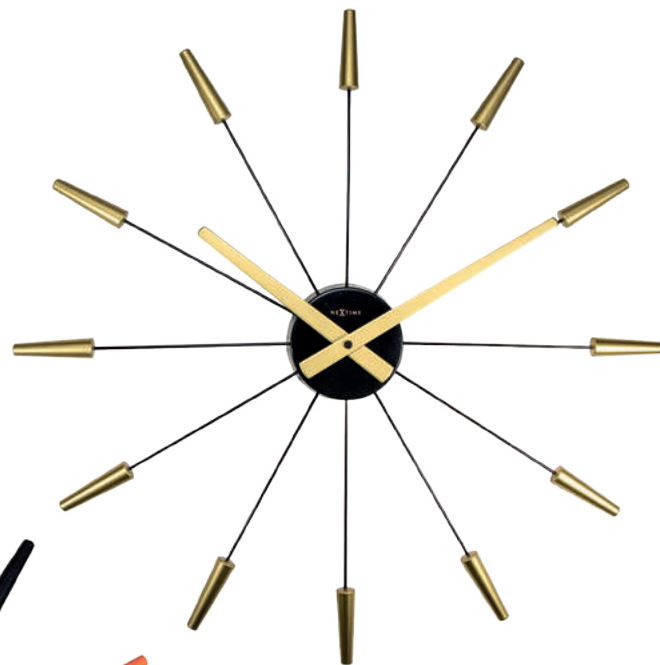

Plug Inn • 2610GO

Designer: Frits Vink
58 cm Ø • Metal
Gold / Black