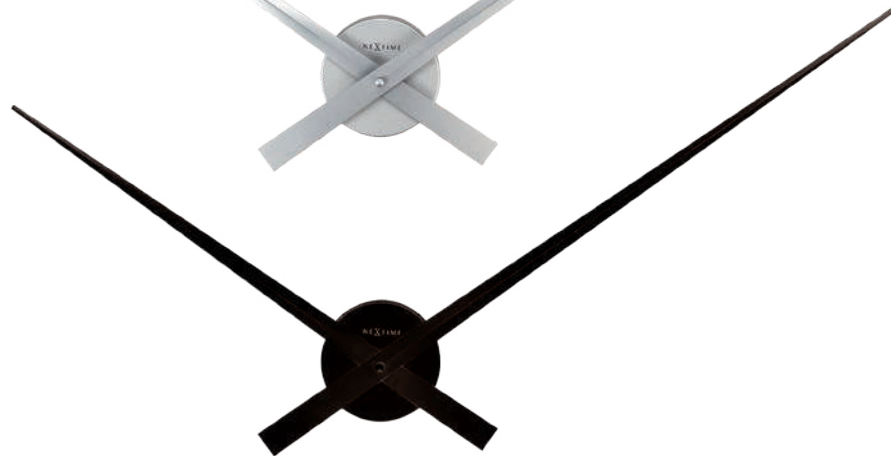

Hands • 3118ZW

Designer: NeXtime

70 cm Ø • Aluminium • Black

Hands • 2269ZI

Designer: NeXtime
85 cm Ø • Aluminium • Silver

Hands • 2269ZW

Designer: NeXtime
85 cm Ø • Aluminium • Black

Unique Motion Clocks