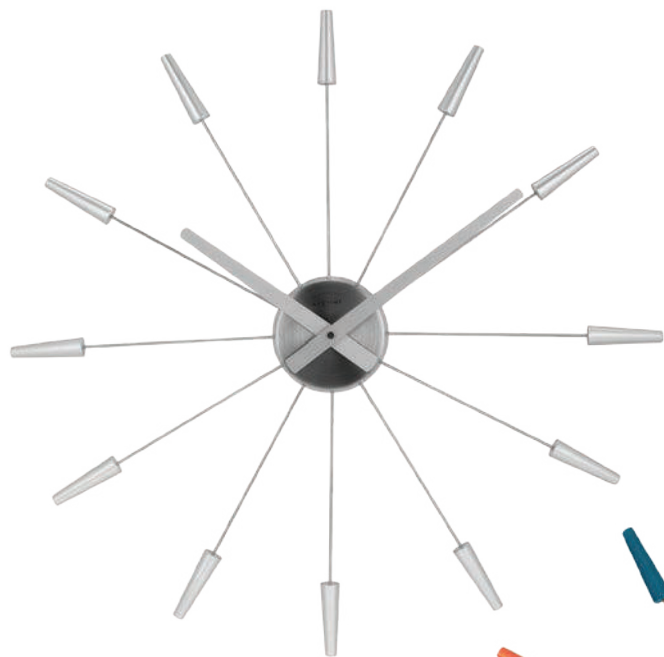

Plug Inn • 2610ZI

Designer: Frits Vink
58 cm Ø • Metal
Silver