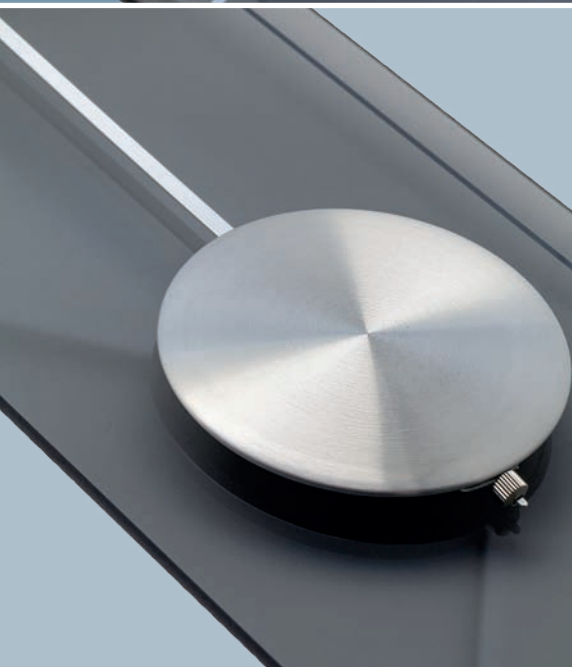

Marble • 8189ZW

Designer: NeXtime
40 cm Ø • Glass & Metal
Black / gold

Frosted Wood

The frosted wood clock is made of sustainably-harvested wood and frosted glass. They compliment each other and display distinguishing qualities of each material.

Frosted Wood • 3205WI

Designer: Deal Design
50 cm Ø • Wood & Frosted Glass
White

Frosted Wood • 3205GS

Designer: Deal Design
50 cm Ø • Wood & Frosted Glass
Grey

Eleanor

Eleanor is a beautiful large glass clock with a metal pendulum. The streamlined design, transparent and colored glass plates creates a beautiful and minimalist effect. Eleanor can definitely fits in very well in any interior!

Eleanor • 3251
Designer: NeXtime
70 x 30 cm • Glass
Transparent

Eleanor • 3251GS
Designer: NeXtime
70 x 30 cm • Glass
Grey

Stripe

The elegance and beauty of the Stripe wall clock with attractive metal stripe index and clear or frosted glass will add a touch of contemporary elegance to any home or office.