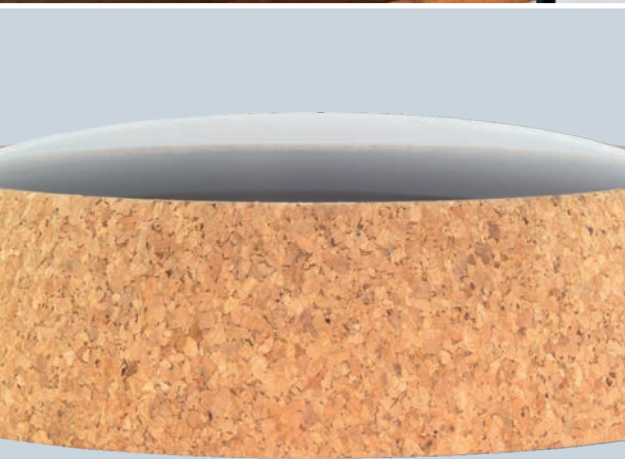

While stock last!

Cork

Cork is more than just a natural product, it's a real trend in the interior industry. NeXtime has used cork in this special design. This clock has a high case covered with cork, elegant narrow hands and beautiful dome shaped glass.