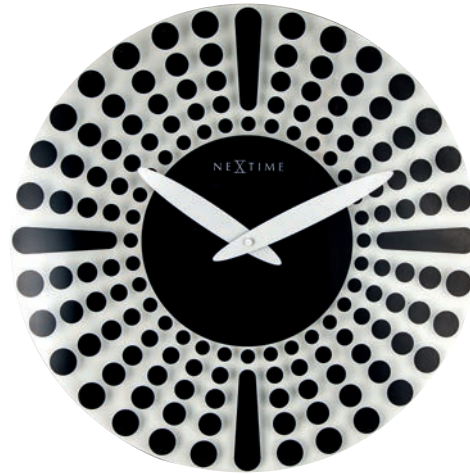

Designer: NeXtime

35 cm Ø

Clear Glass • Transparent

While stock last!

Dreamtime • 8182ZW

Designer: NeXtime

43 cm Ø

Clear Glass • Black