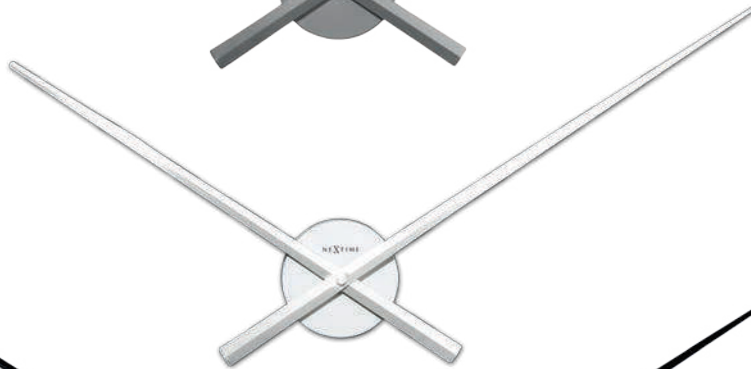

Hands • 3118WI

Designer: NeXtime

70 cm Ø • Aluminium • White