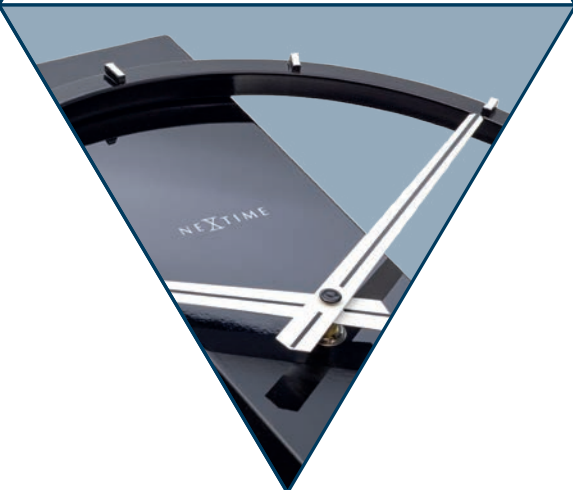

NEXTIME
Essentials

Flip clock

The "Flip Clock" has a classic and authentic design with a cool retro look. You can easily hang this clock on any wall or place it on a table, making it a beautiful and functional accessory for your home or office. The clock displays analog time with flips that change with the passage of the minutes and hours. The case has a transparent front that protects the flips from dust.