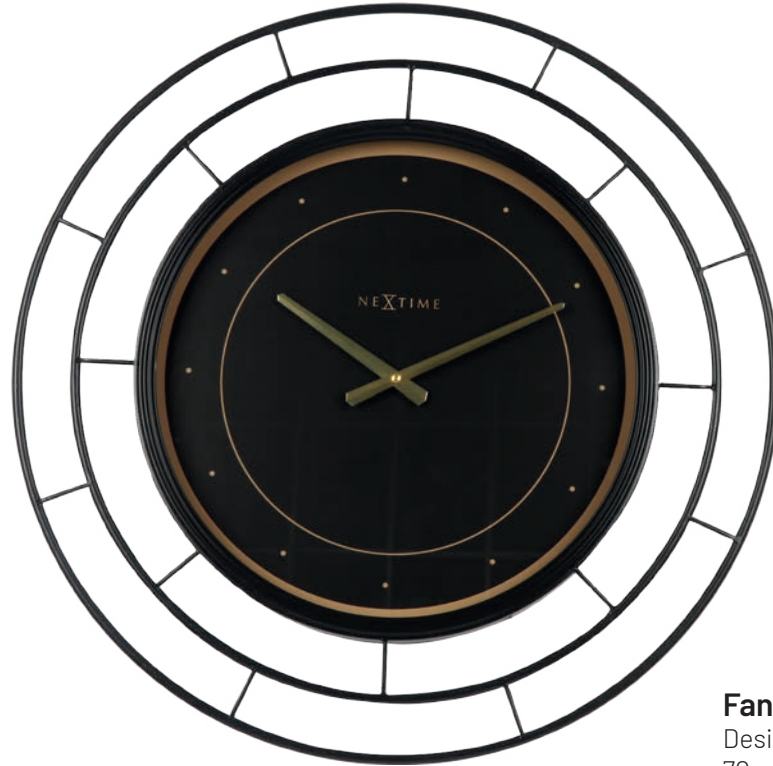

Size does matter!

Make your wall clock a real centerpiece in your home with these oversized wall clocks.

Fancy • 3270ZW
Designer: NeXtime
70 cm Ø • Metal • Black