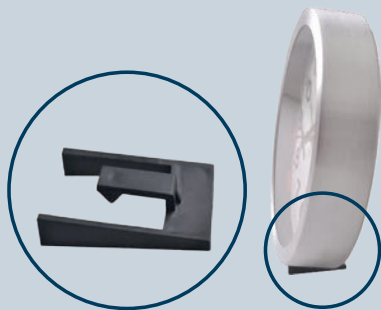

Includes a clip to turn the wall clock into a table clock