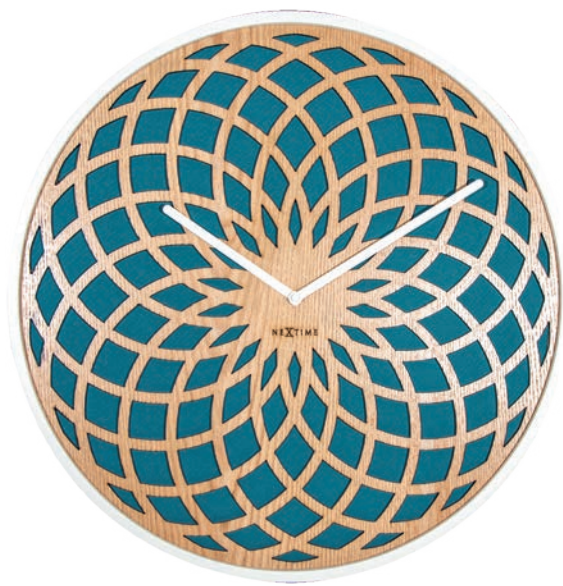

Plank • 3134WI

Designer: Jette Scheib
50 cm Ø • Wood

While stock last!

Sun Big • 3149TQ

Designer: Jette Scheib
50 cm Ø • Wood & Fabric
Turquoise

While stock last!

Bella Mirror

Jette Scheib has designed this large wall clock. The case and flower pattern are made of wood. The mirror glass behind it gives this clock an special twist.